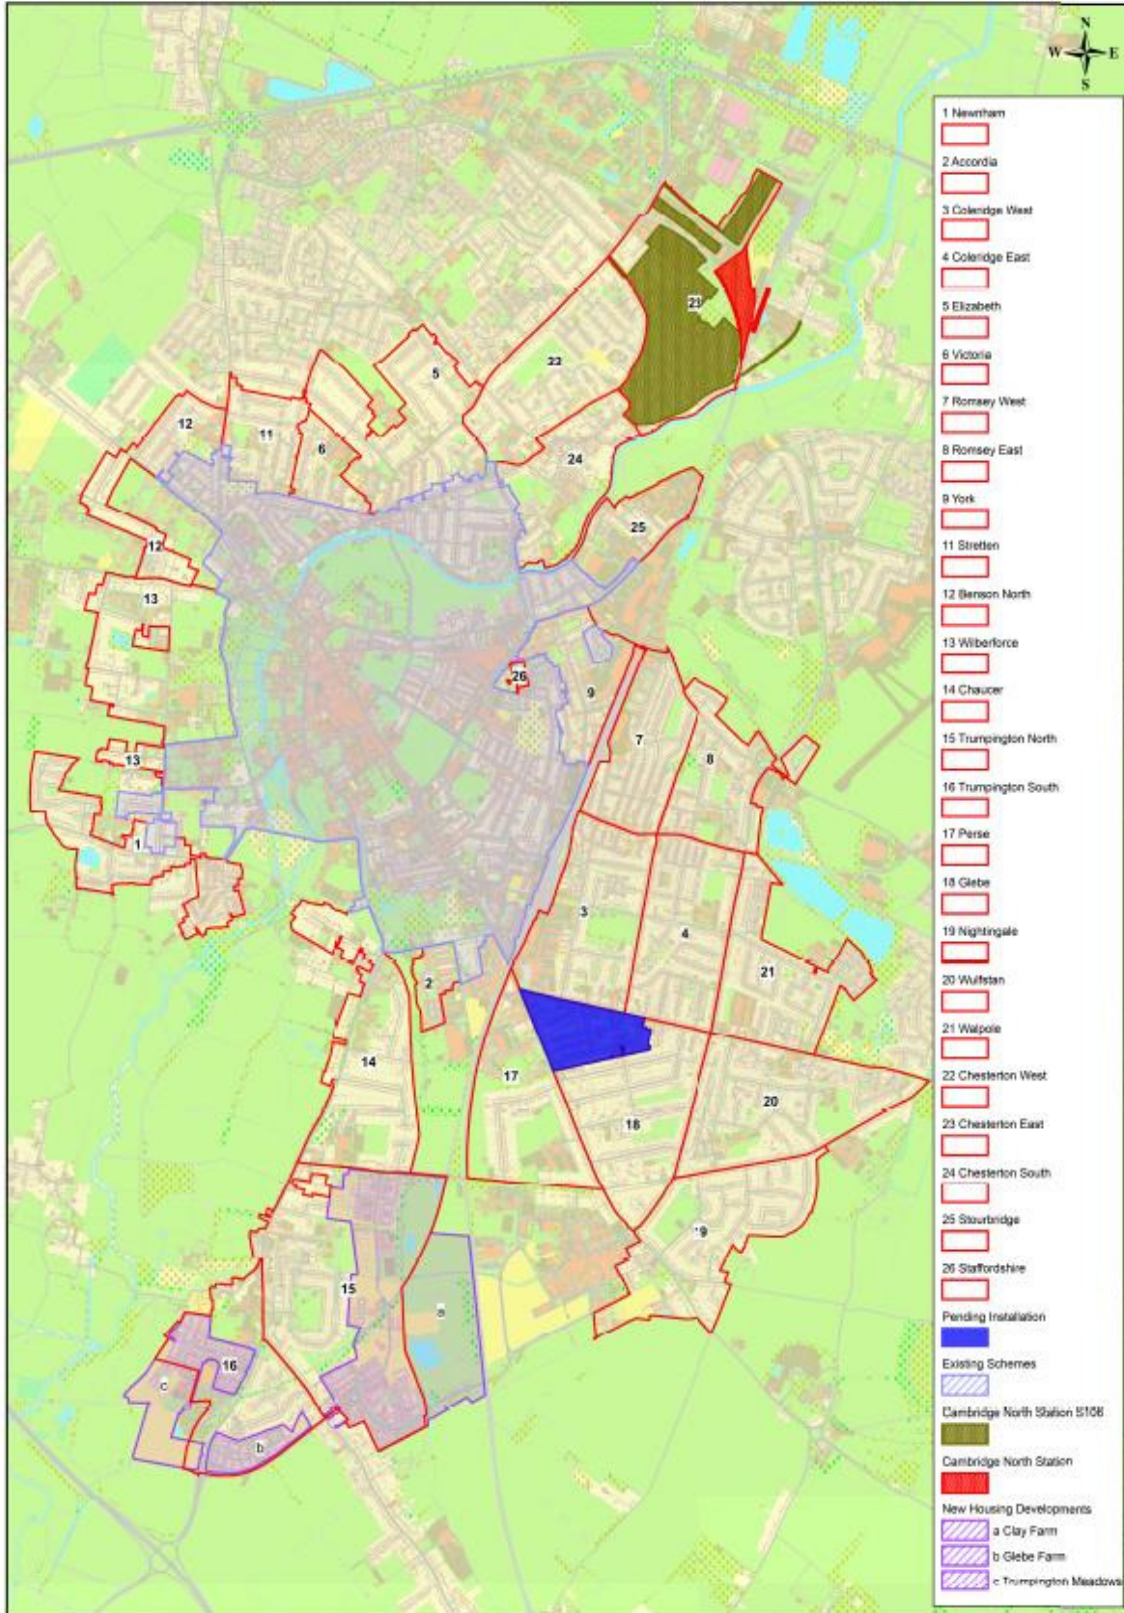

# Appendix A

## Cambridge Residents' Parking Schemes

Scale (at A3): 1:25000    Centred at: 546402.25749    Date: 21/03/2017    By: fp586    © Crown copyright and database rights 2017 Ordnance Survey 100023205

ERROR: undefined  
OFFENDING COMMAND:

STACK: